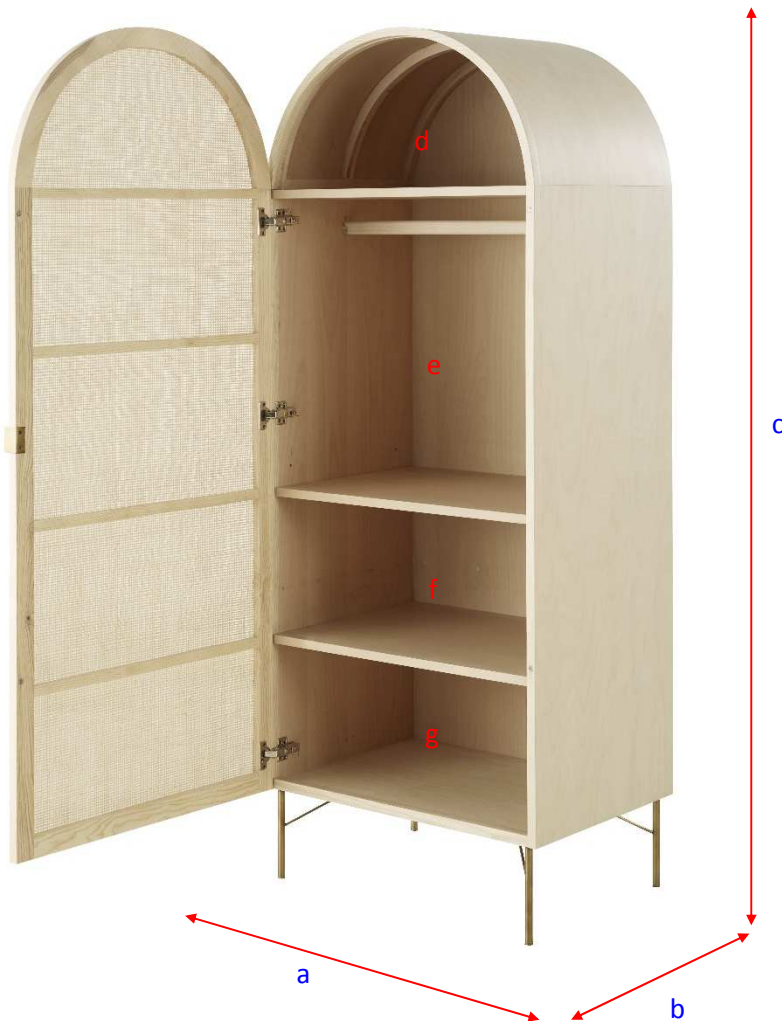

SOLSTICE

196163

a = 70 cm

b = 50 cm

c = 183 cm

d = 65.5x45.5x31 cm

e = 65.5x45.5x63 cm

f = 65.5x45.5x30 cm

g = 65.5x45.5x30 cm

X 1

a = 79.5 cm

b = 60 cm

c = 187.5 cm

= 62 Kg