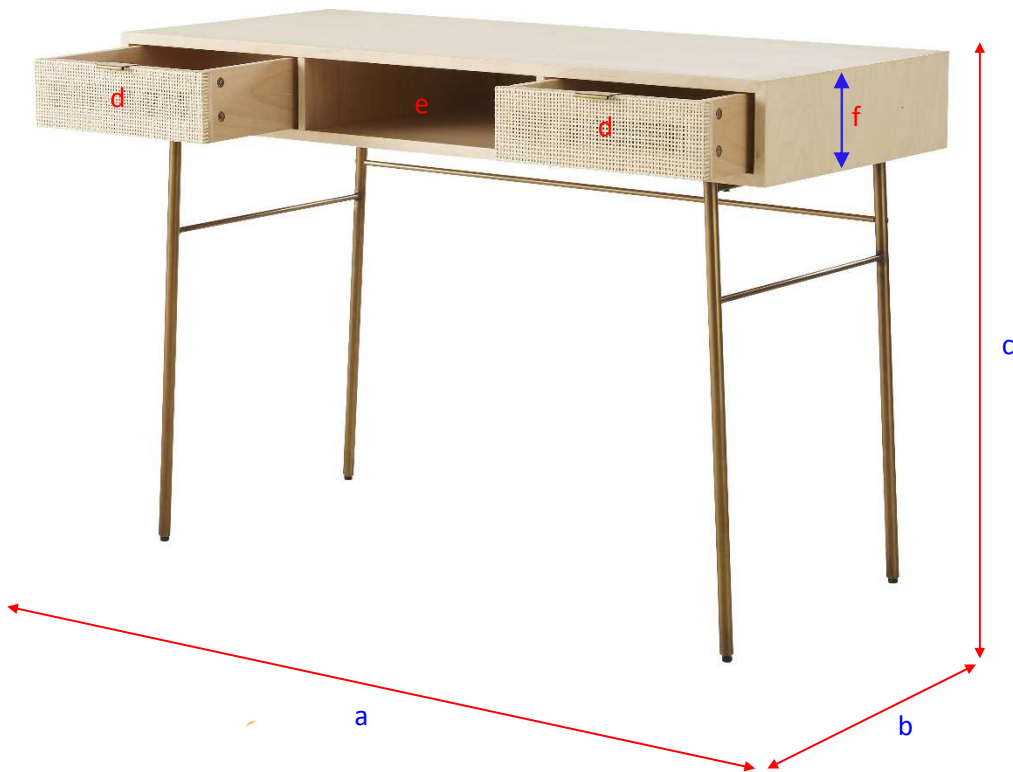

SOLSTICE

196173

a = 115 cm

b = 50 cm

c = 78 cm

d = 28x32.5x8.5 cm

e = 41.5x48x10.5 cm

f = 14 cm

X 1

a = 126 cm

b = 61 cm

c = 34 cm

= 30 Kg