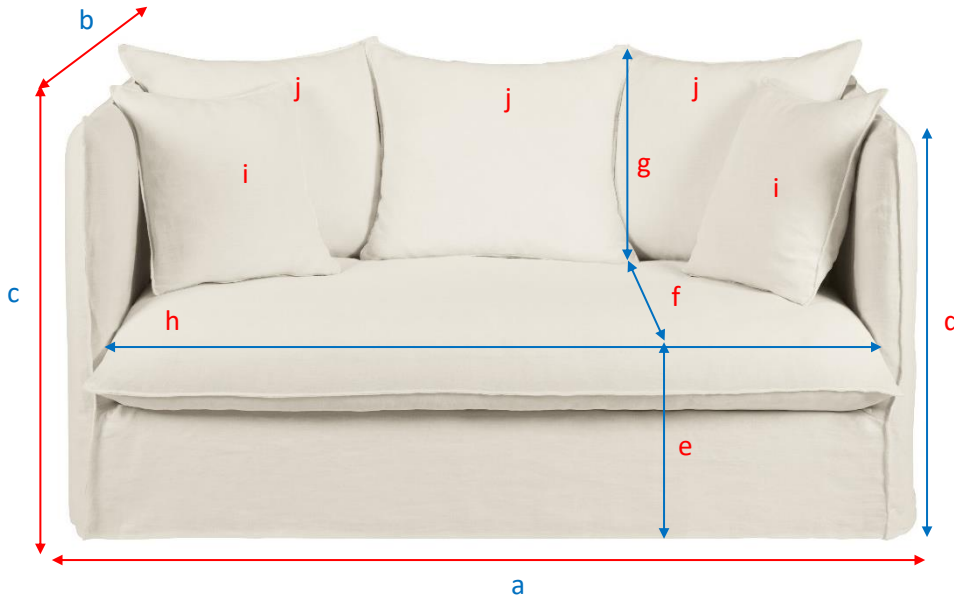

LOUVRE

166430-166472-166476-166480-187871-202108-202110-202111-202113
202114-202199-202140-202141-202142-202109-202135-202152

a = 163 cm
b = 98 cm
c = 84 cm

d = 79 cm
e = 46 cm
f = 60 cm

g = 56 cm
h = 142 cm

i = 45x45 cm
j = 60x50 cm

X 1

a = 165 cm
b = 100 cm
c = 76 cm

= 59 Kg