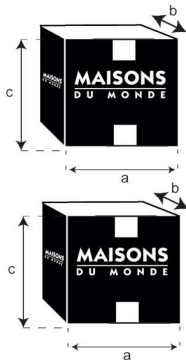

MISSOURI

188090 - 197981

a = 266 cm
b = 156 cm
c = 73/90 cm

d = 46 cm
e = 61 cm
f = 34/54 cm

g = 240 cm
h = 93 cm
i = 63 cm
j = 115 cm

X 1

a = 57 cm
b = 103 cm
c = 175 cm

= 44 Kg

X 1

a = 57 cm
b = 94 cm
c = 158 cm

= 35 Kg