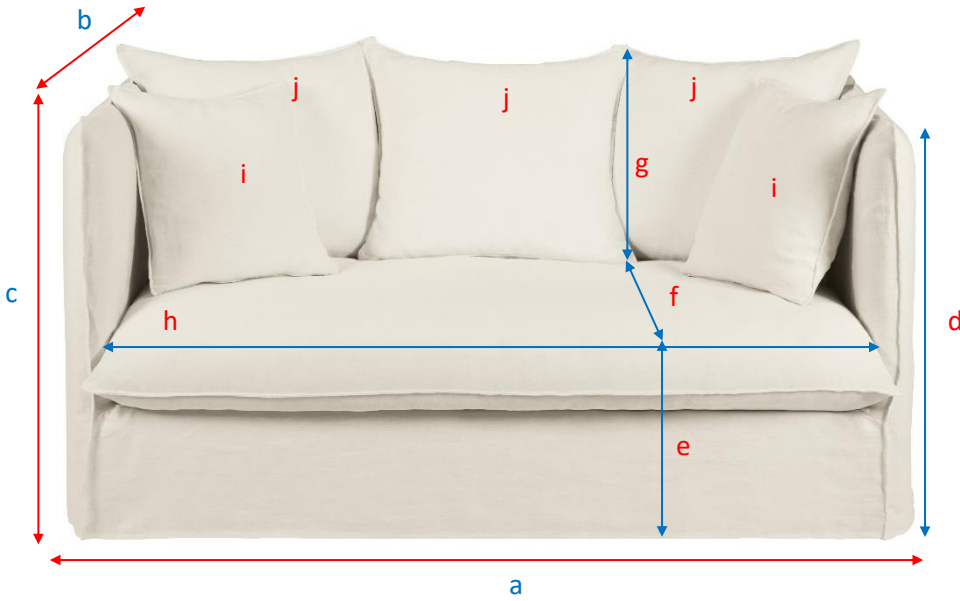

LOUVRE

166431-166474-166477-166481-187884-202115-202153-202118-202120

202121-202136-2022143-202144-202145-202156-20216-202117

a = 163 cm
b = 98 cm
c = 84 cm

d = 79 cm
e = 46 cm
f = 60 cm

g = 56 cm
h = 142 cm
i = 45x45 cm

j = 60x50 cm
k = 120 cm
l = 188 cm

m = 10 cm
n = 227 cm

X 1

a = 165 cm
b = 100 cm
c = 76 cm

= 81 Kg