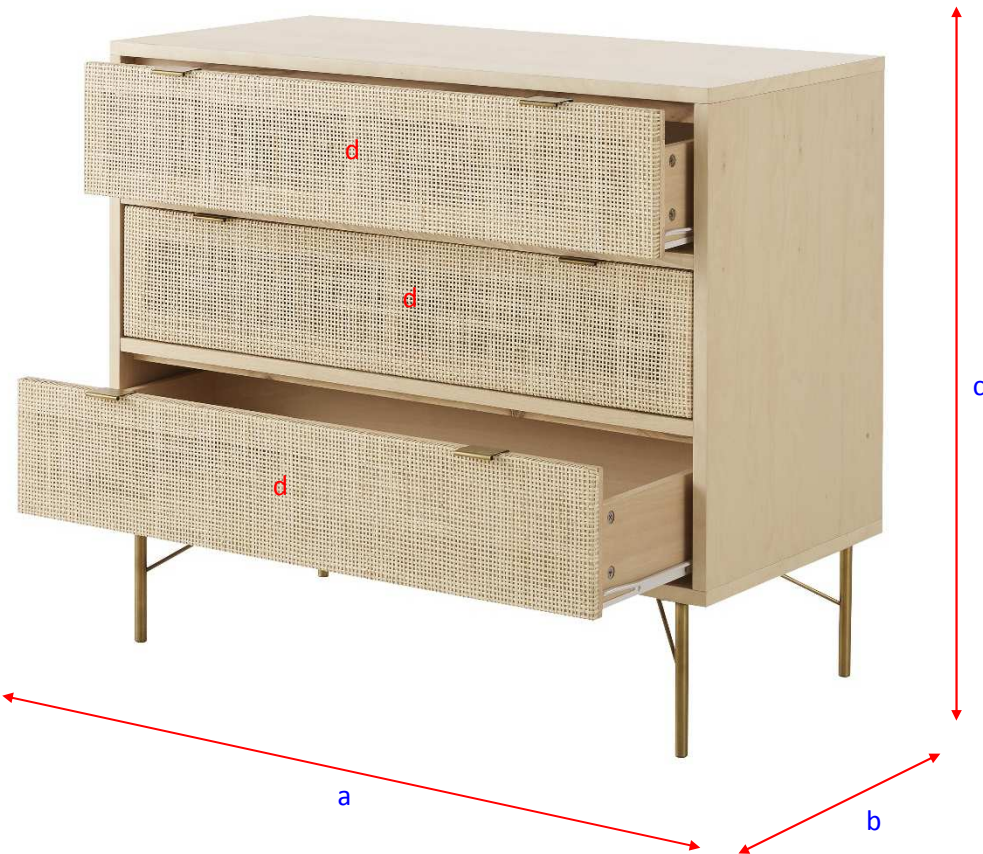

SOLSTICE

196170

a = 90 cm

b = 42 cm

c = 80 cm

d = 85X33.5X17 cm

X 1

a = 105 cm

b = 53 cm

c = 78 cm

= 39 Kg