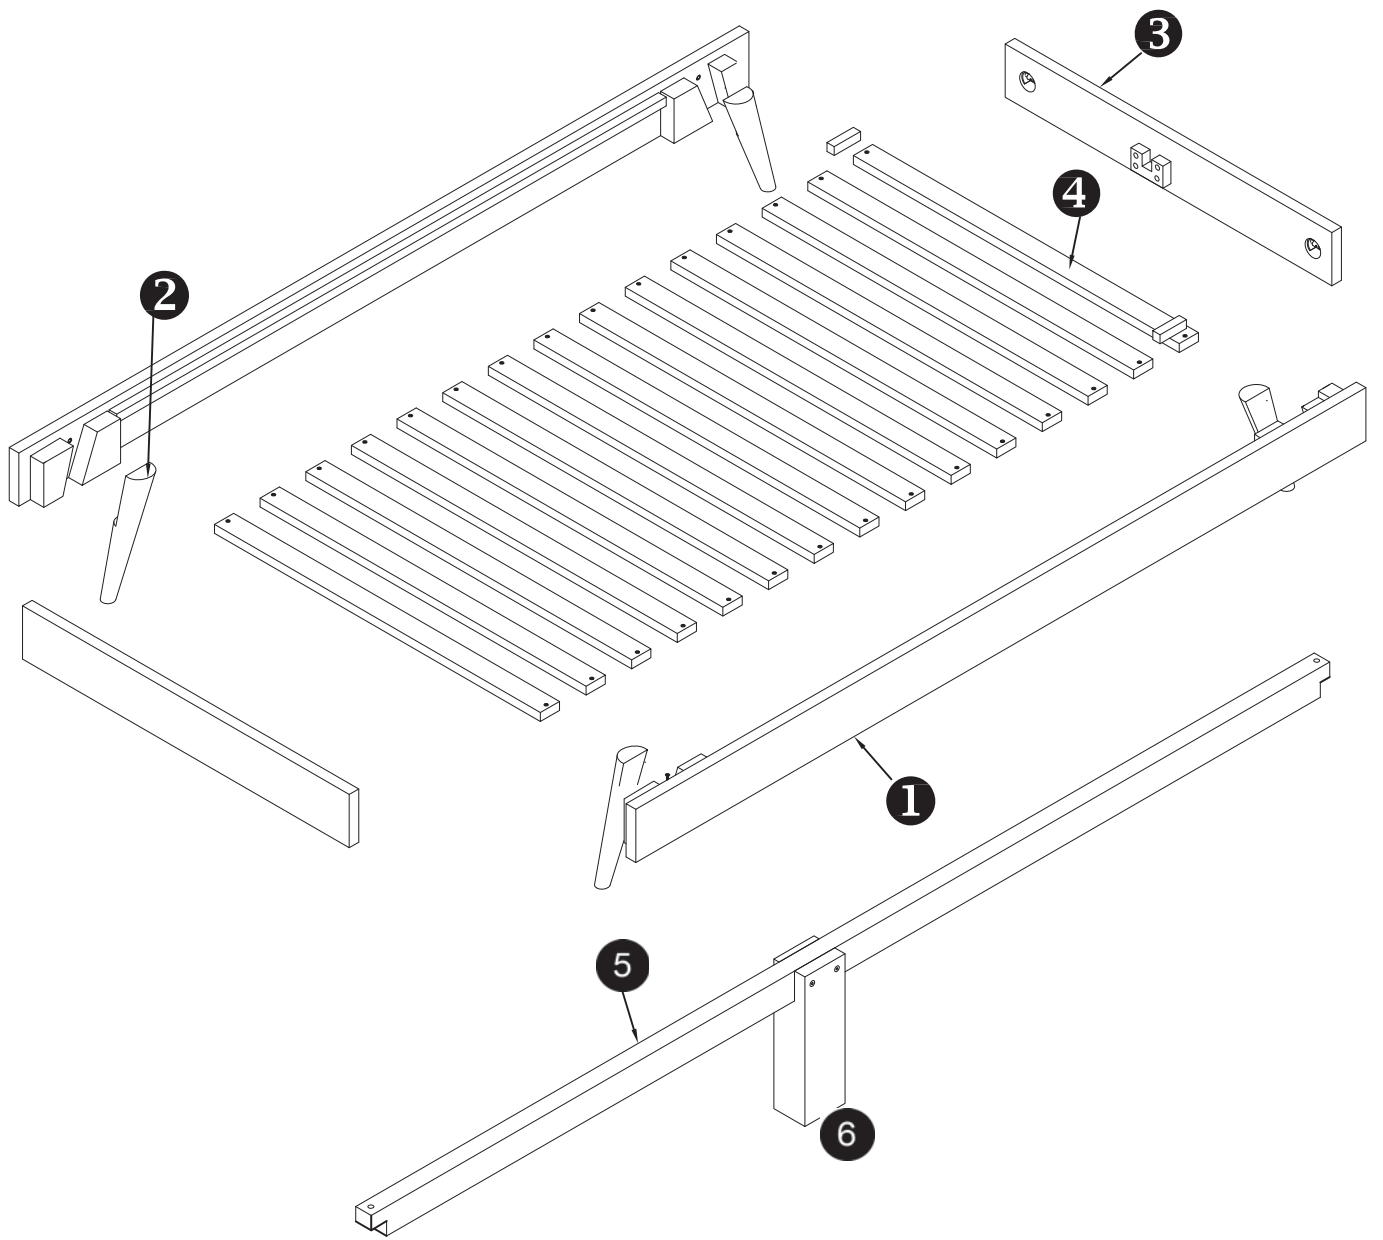

MEUBLES & DÉCORATION

SIXTIES

160372

 25 MIN		
--	---	---

V1 - 002211

A Ø8x75mm  X4	B Ø9.7x30mm  X8	C  X4	D key 3  X1
E Ø6 *55mm  X8	F key 4  X1	G M4 *35mm  X 34	H 69*20*20  X2

①

F key 4  X1	E Ø6 *55mm  X8
--	---

②

A Ø8x75mm  X4	B Ø9.7x30mm  X8
---	---

3

4

5

6

7

D M4 *35mm  X32	E 69*20*20  X2
---	--