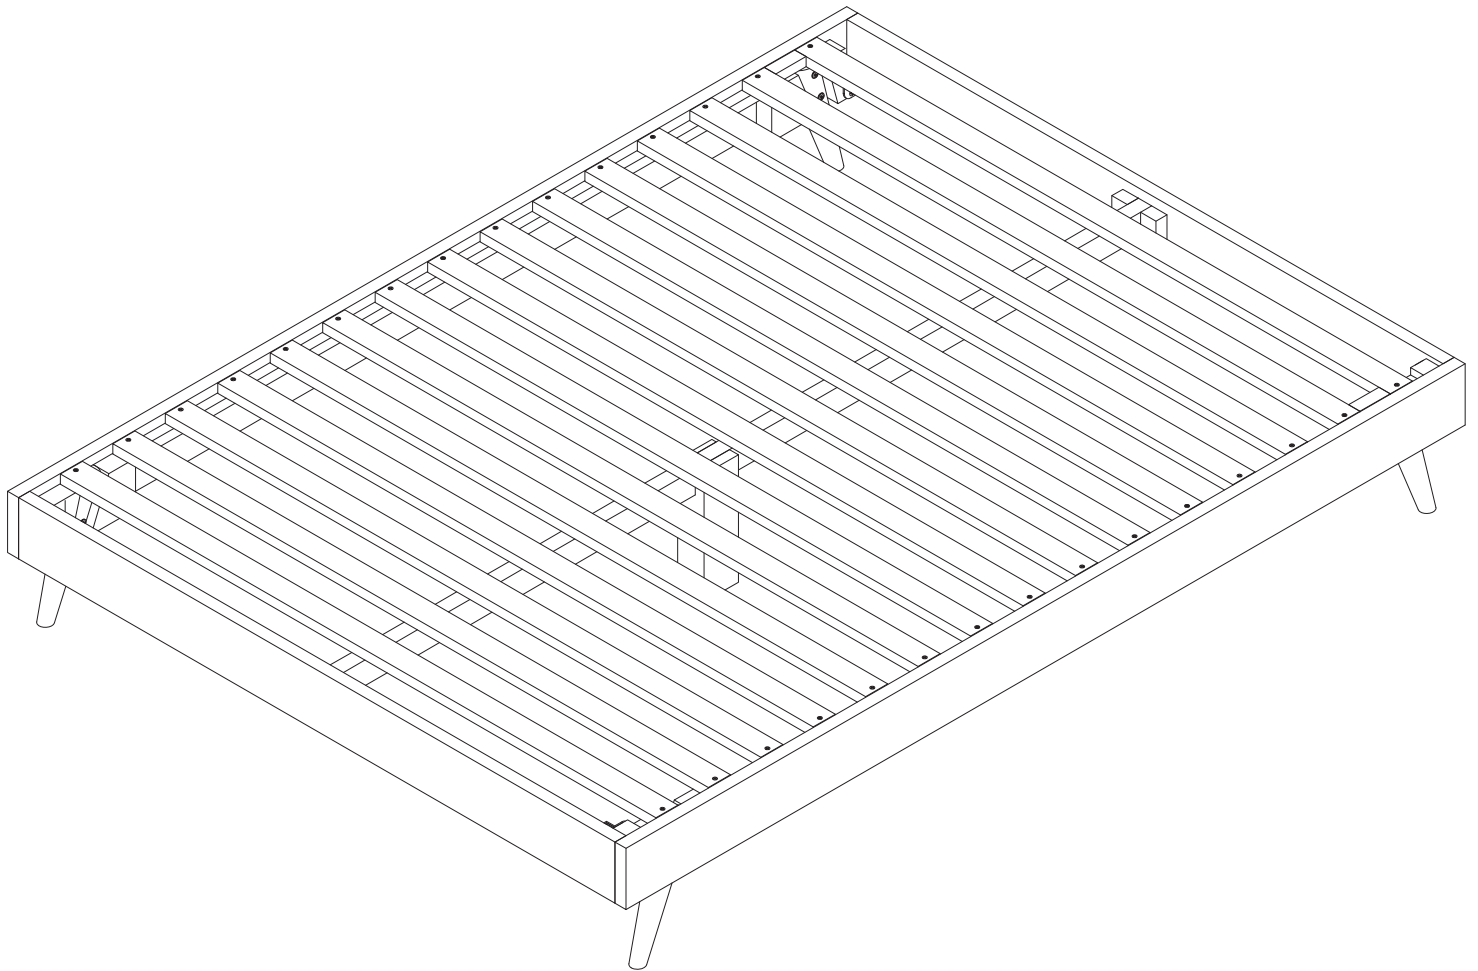

MEUBLES & DÉCORATION

SIXTIES

160372

 25 MIN		
--	---	---

V1 - 002211

A Ø8x75mm  X4	B Ø9.7x30mm  X8	C  X4	D key 3  X1
E Ø6 *55mm  X8	F key 4  X1	G M4 *35mm  X 34	H 69*20*20  X2

①

F key 4  X1	E Ø6 *55mm  X8
--	---

②

A Ø8x75mm  X4	B Ø9.7x30mm  X8
---	---

3

4

5

6

7

D M4 *35mm  X32	E 69*20*20  X2
---	--