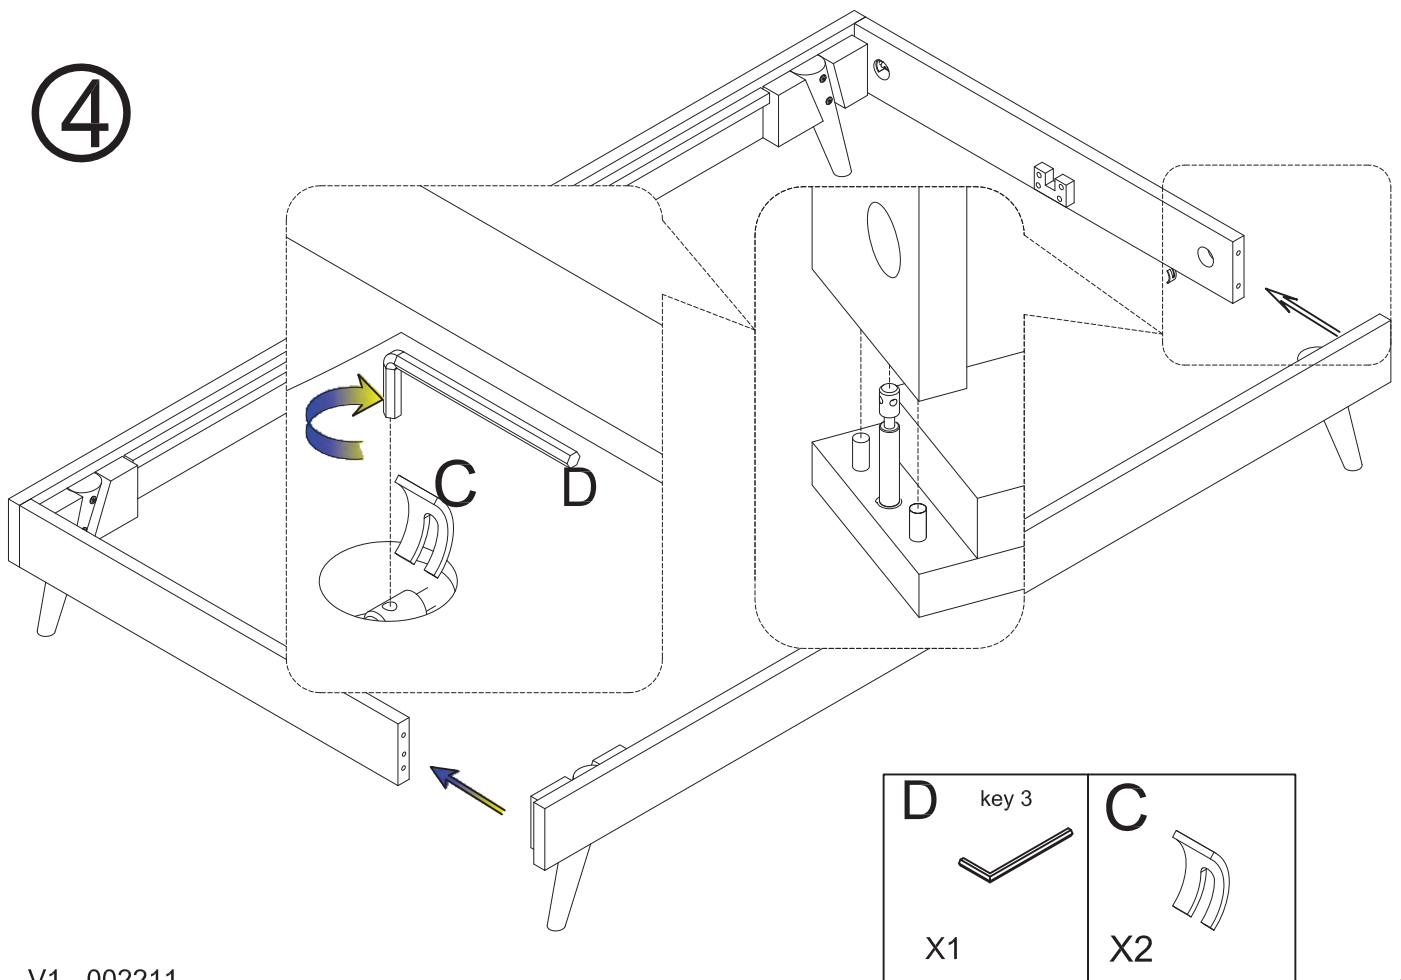

MEUBLES & DÉCORATION

SIXTIES

160372

 25 MIN		
--	---	---

V1 - 002211

A Ø8x75mm  X4	B Ø9.7x30mm  X8	C  X4	D key 3  X1
E Ø6 *55mm  X8	F key 4  X1	G M4 *35mm  X 34	H 69*20*20  X2

①

F key 4  X1	E Ø6 *55mm  X8
--	---

②

A Ø8x75mm  X4	B Ø9.7x30mm  X8
---	---

3

4

5

6

7

D M4 *35mm  X32	E 69*20*20  X2
---	--