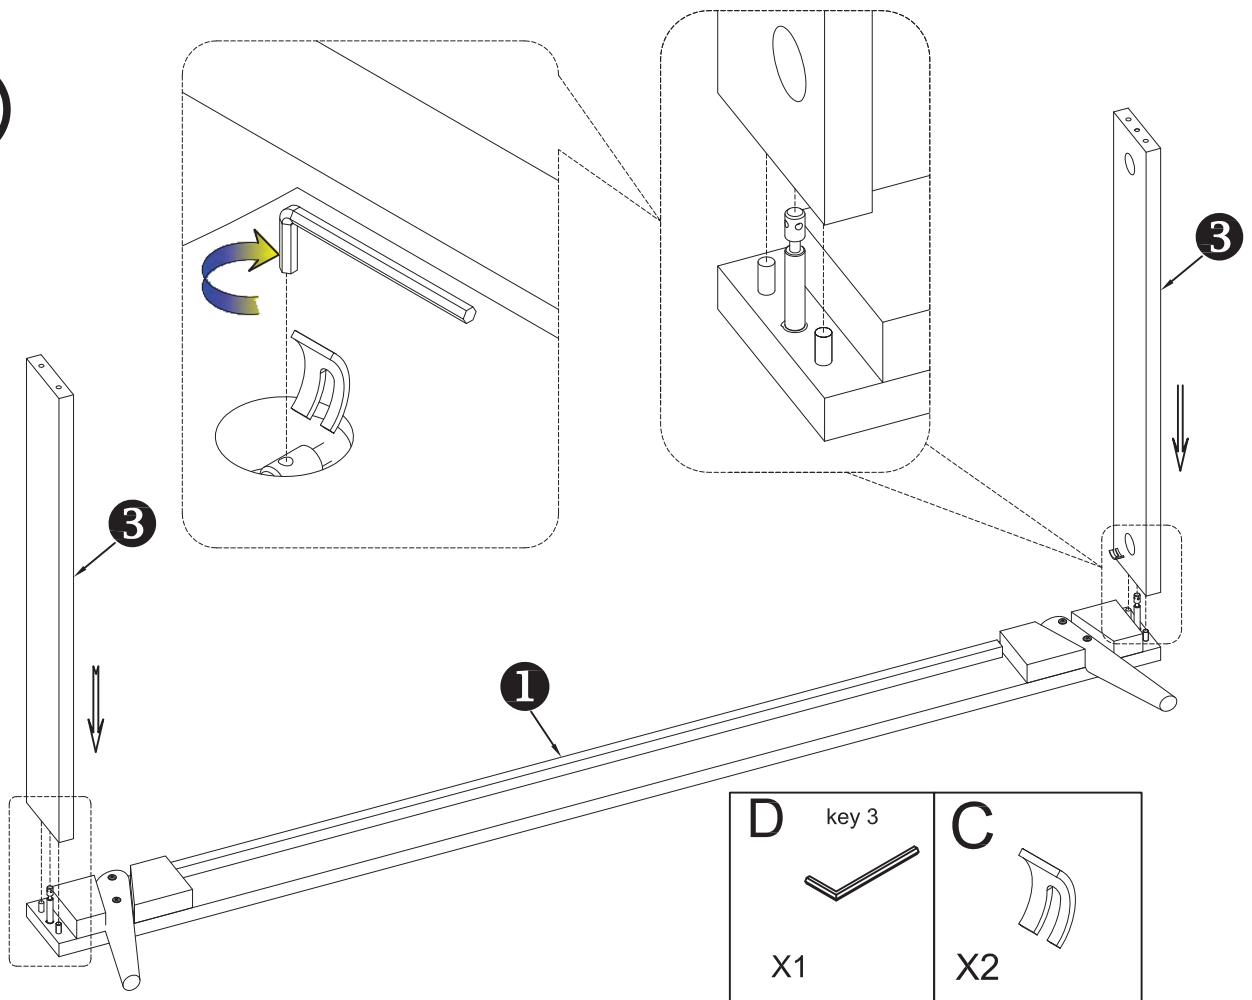

MEUBLES & DÉCORATION

SIXTIES

160372

 25 MIN		
--	---	---

V1 - 002211

A Ø8x75mm  X4	B Ø9.7x30mm  X8	C  X4	D key 3  X1
E Ø6 *55mm  X8	F key 4  X1	G M4 *35mm  X 34	H 69*20*20  X2

①

F key 4  X1	E Ø6 *55mm  X8
--	---

②

A Ø8x75mm  X4	B Ø9.7x30mm  X8
---	---

3

4

5

6

7

D M4 *35mm  X32	E 69*20*20  X2
---	--