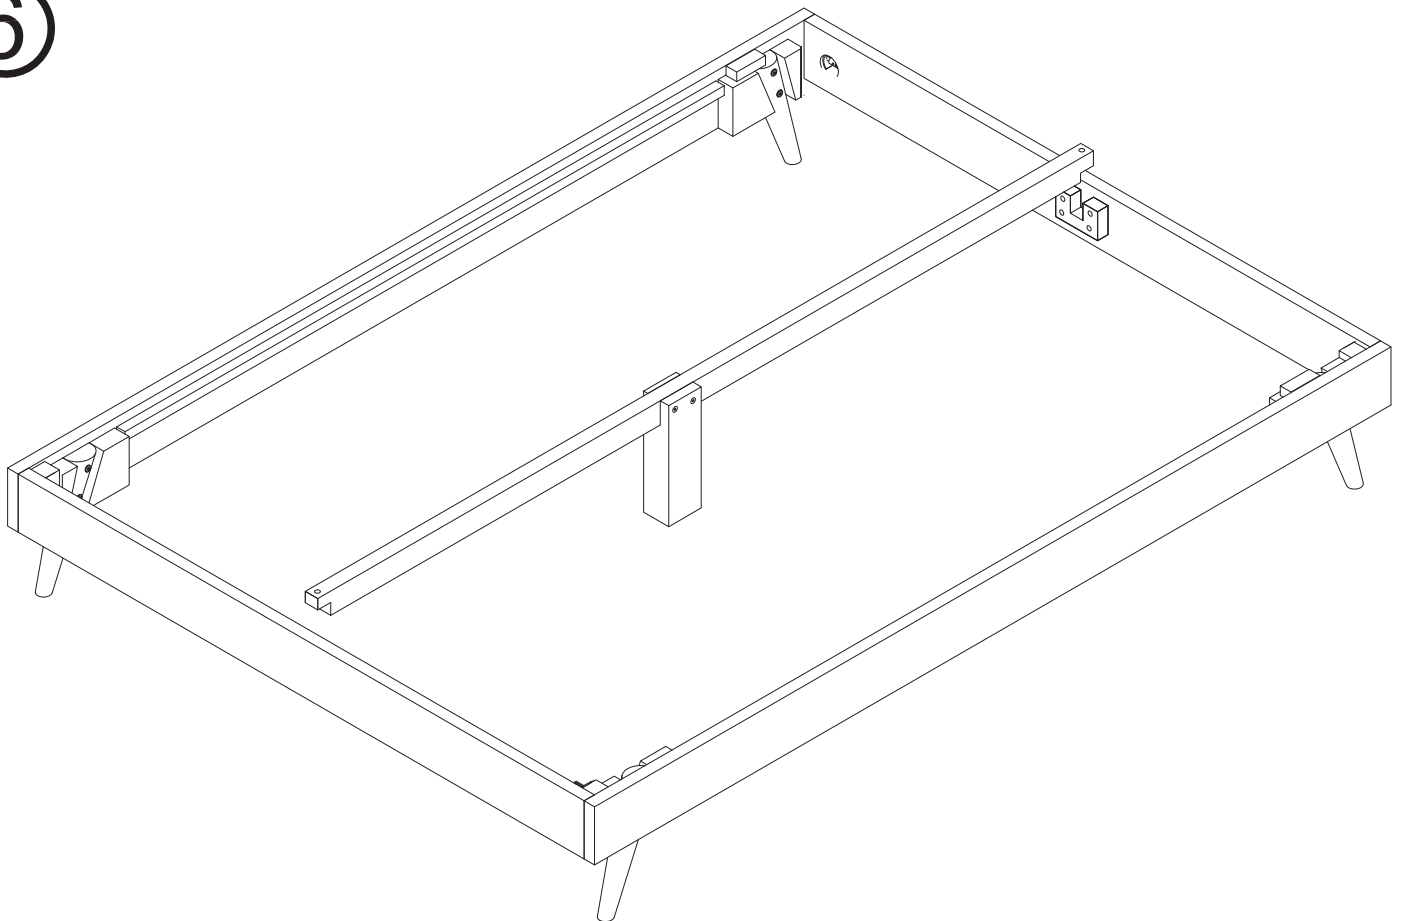

MEUBLES & DÉCORATION

SIXTIES

160372

 25 MIN		
--	---	---

V1 - 002211

A Ø8x75mm  X4	B Ø9.7x30mm  X8	C  X4	D key 3  X1
E Ø6 *55mm  X8	F key 4  X1	G M4 *35mm  X 34	H 69*20*20  X2

①

F key 4  X1	E Ø6 *55mm  X8
--	---

②

A Ø8x75mm  X4	B Ø9.7x30mm  X8
---	---

3

4

5

6

7

D M4 *35mm  X32	E 69*20*20  X2
---	--