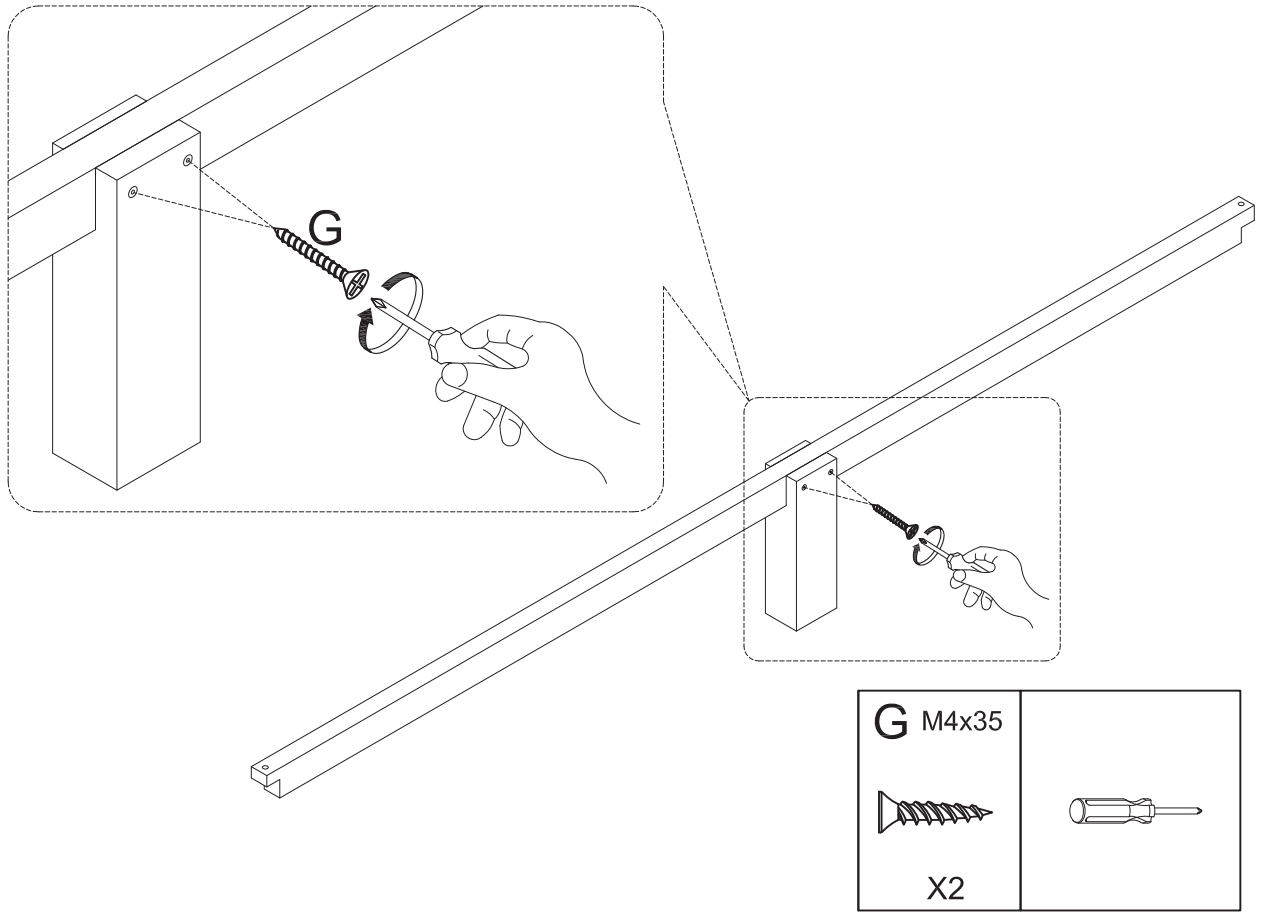

MEUBLES & DÉCORATION

SIXTIES

160372

 25 MIN		
--	---	---

V1 - 002211

A Ø8x75mm  X4	B Ø9.7x30mm  X8	C  X4	D key 3  X1
E Ø6 *55mm  X8	F key 4  X1	G M4 *35mm  X 34	H 69*20*20  X2

①

F key 4  X1	E Ø6 *55mm  X8
--	---

②

A Ø8x75mm  X4	B Ø9.7x30mm  X8
---	---

3

4

5

6

7

D M4 *35mm  X32	E 69*20*20  X2
---	--