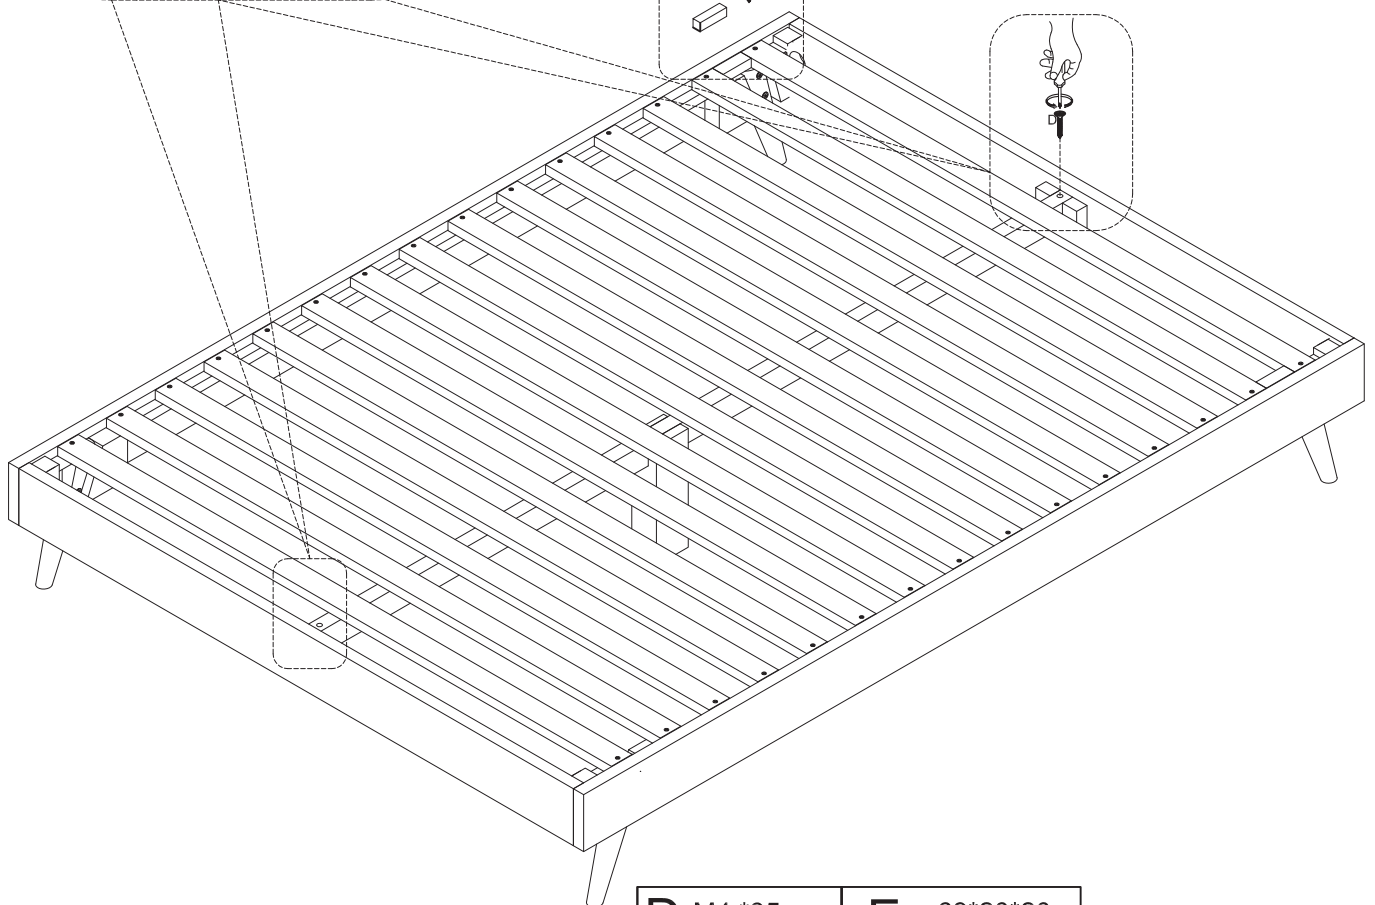

MEUBLES & DÉCORATION

SIXTIES

160372

 25 MIN		
--	---	---

V1 - 002211

A Ø8x75mm  X4	B Ø9.7x30mm  X8	C  X4	D key 3  X1
E Ø6 *55mm  X8	F key 4  X1	G M4 *35mm  X 34	H 69*20*20  X2

①

F key 4  X1	E Ø6 *55mm  X8
--	---

②

A Ø8x75mm  X4	B Ø9.7x30mm  X8
---	---

3

4

5

6

7

D M4 *35mm  X32	E 69*20*20  X2
---	--