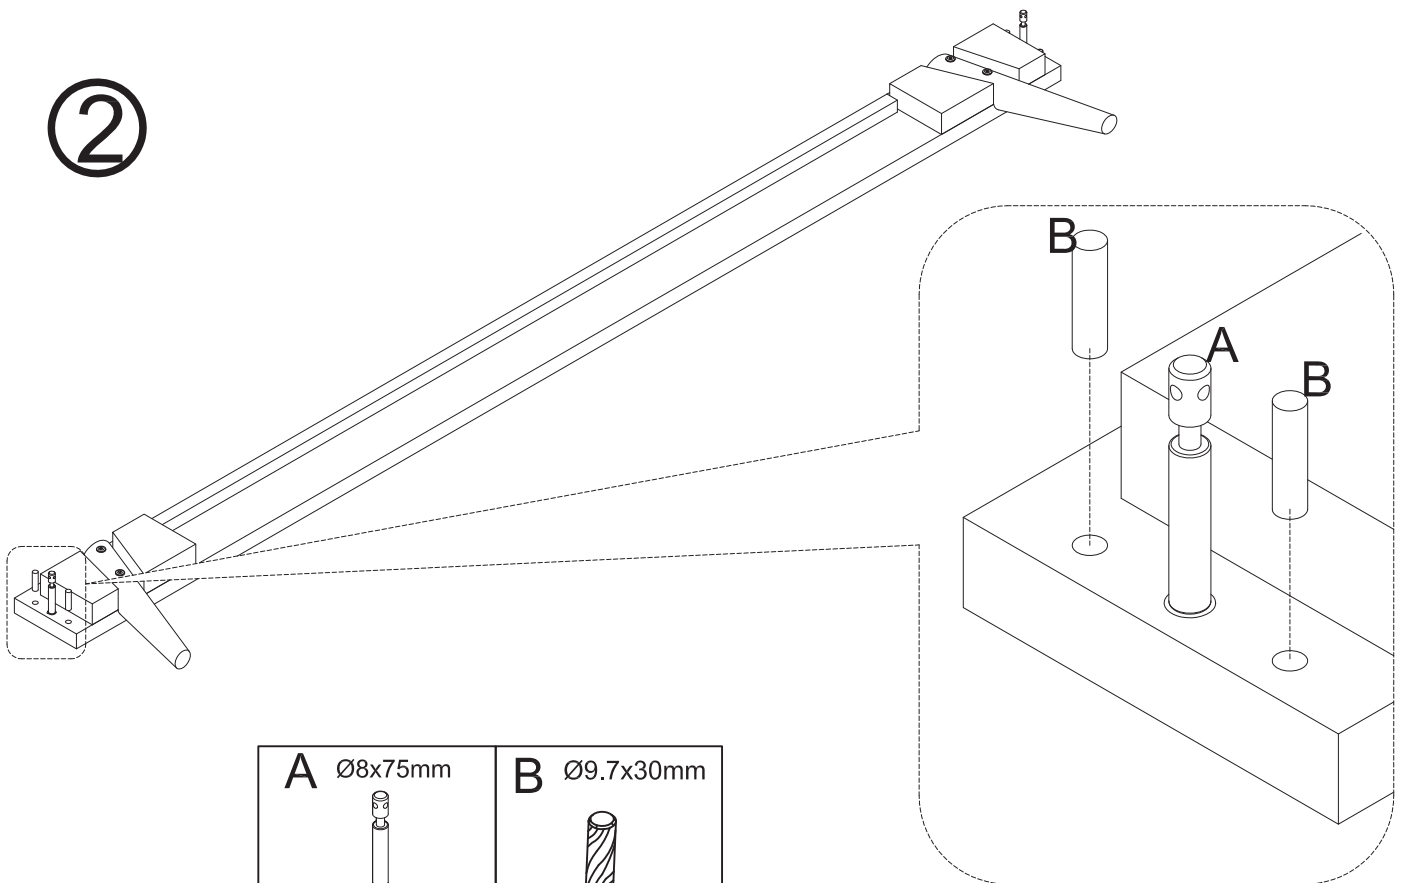

MEUBLES & DÉCORATION

SIXTIES

160372

 25 MIN		
--	---	---

V1 - 002211

A Ø8x75mm  X4	B Ø9.7x30mm  X8	C  X4	D key 3  X1
E Ø6 *55mm  X8	F key 4  X1	G M4 *35mm  X 34	H 69*20*20  X2

①

F key 4  X1	E Ø6 *55mm  X8
--	---

②

A Ø8x75mm  X4	B Ø9.7x30mm  X8
---	---

3

4

5

6

7

D M4 *35mm  X32	E 69*20*20  X2
---	--