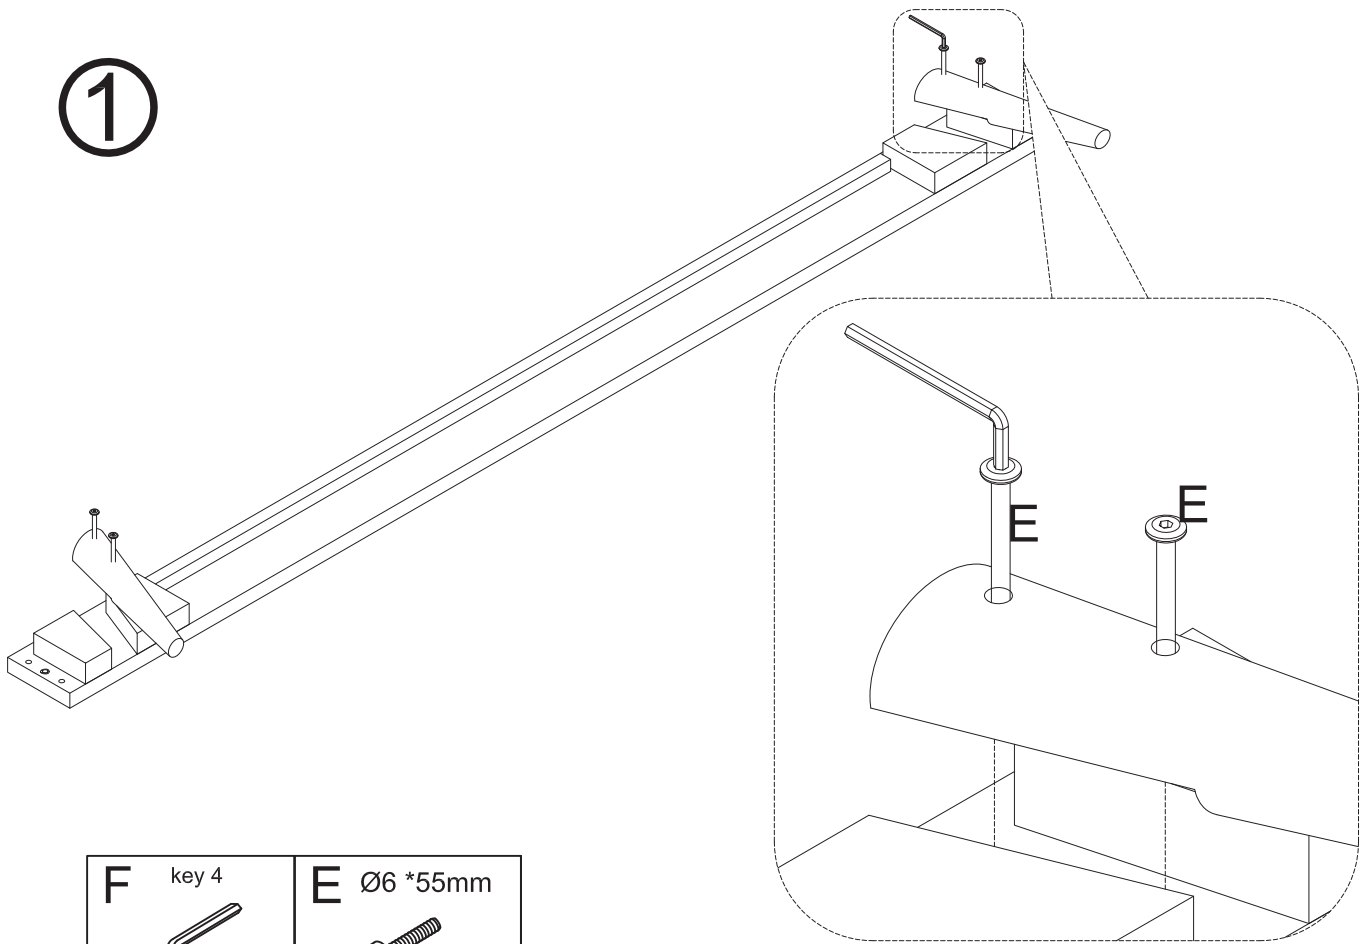

MEUBLES & DÉCORATION

SIXTIES

160372

 25 MIN		
--	---	---

V1 - 002211

A Ø8x75mm  X4	B Ø9.7x30mm  X8	C  X4	D key 3  X1
E Ø6 *55mm  X8	F key 4  X1	G M4 *35mm  X 34	H 69*20*20  X2

①

F key 4  X1	E Ø6 *55mm  X8
--	---

②

A Ø8x75mm  X4	B Ø9.7x30mm  X8
---	---

3

4

5

6

7

D M4 *35mm  X32	E 69*20*20  X2
---	--